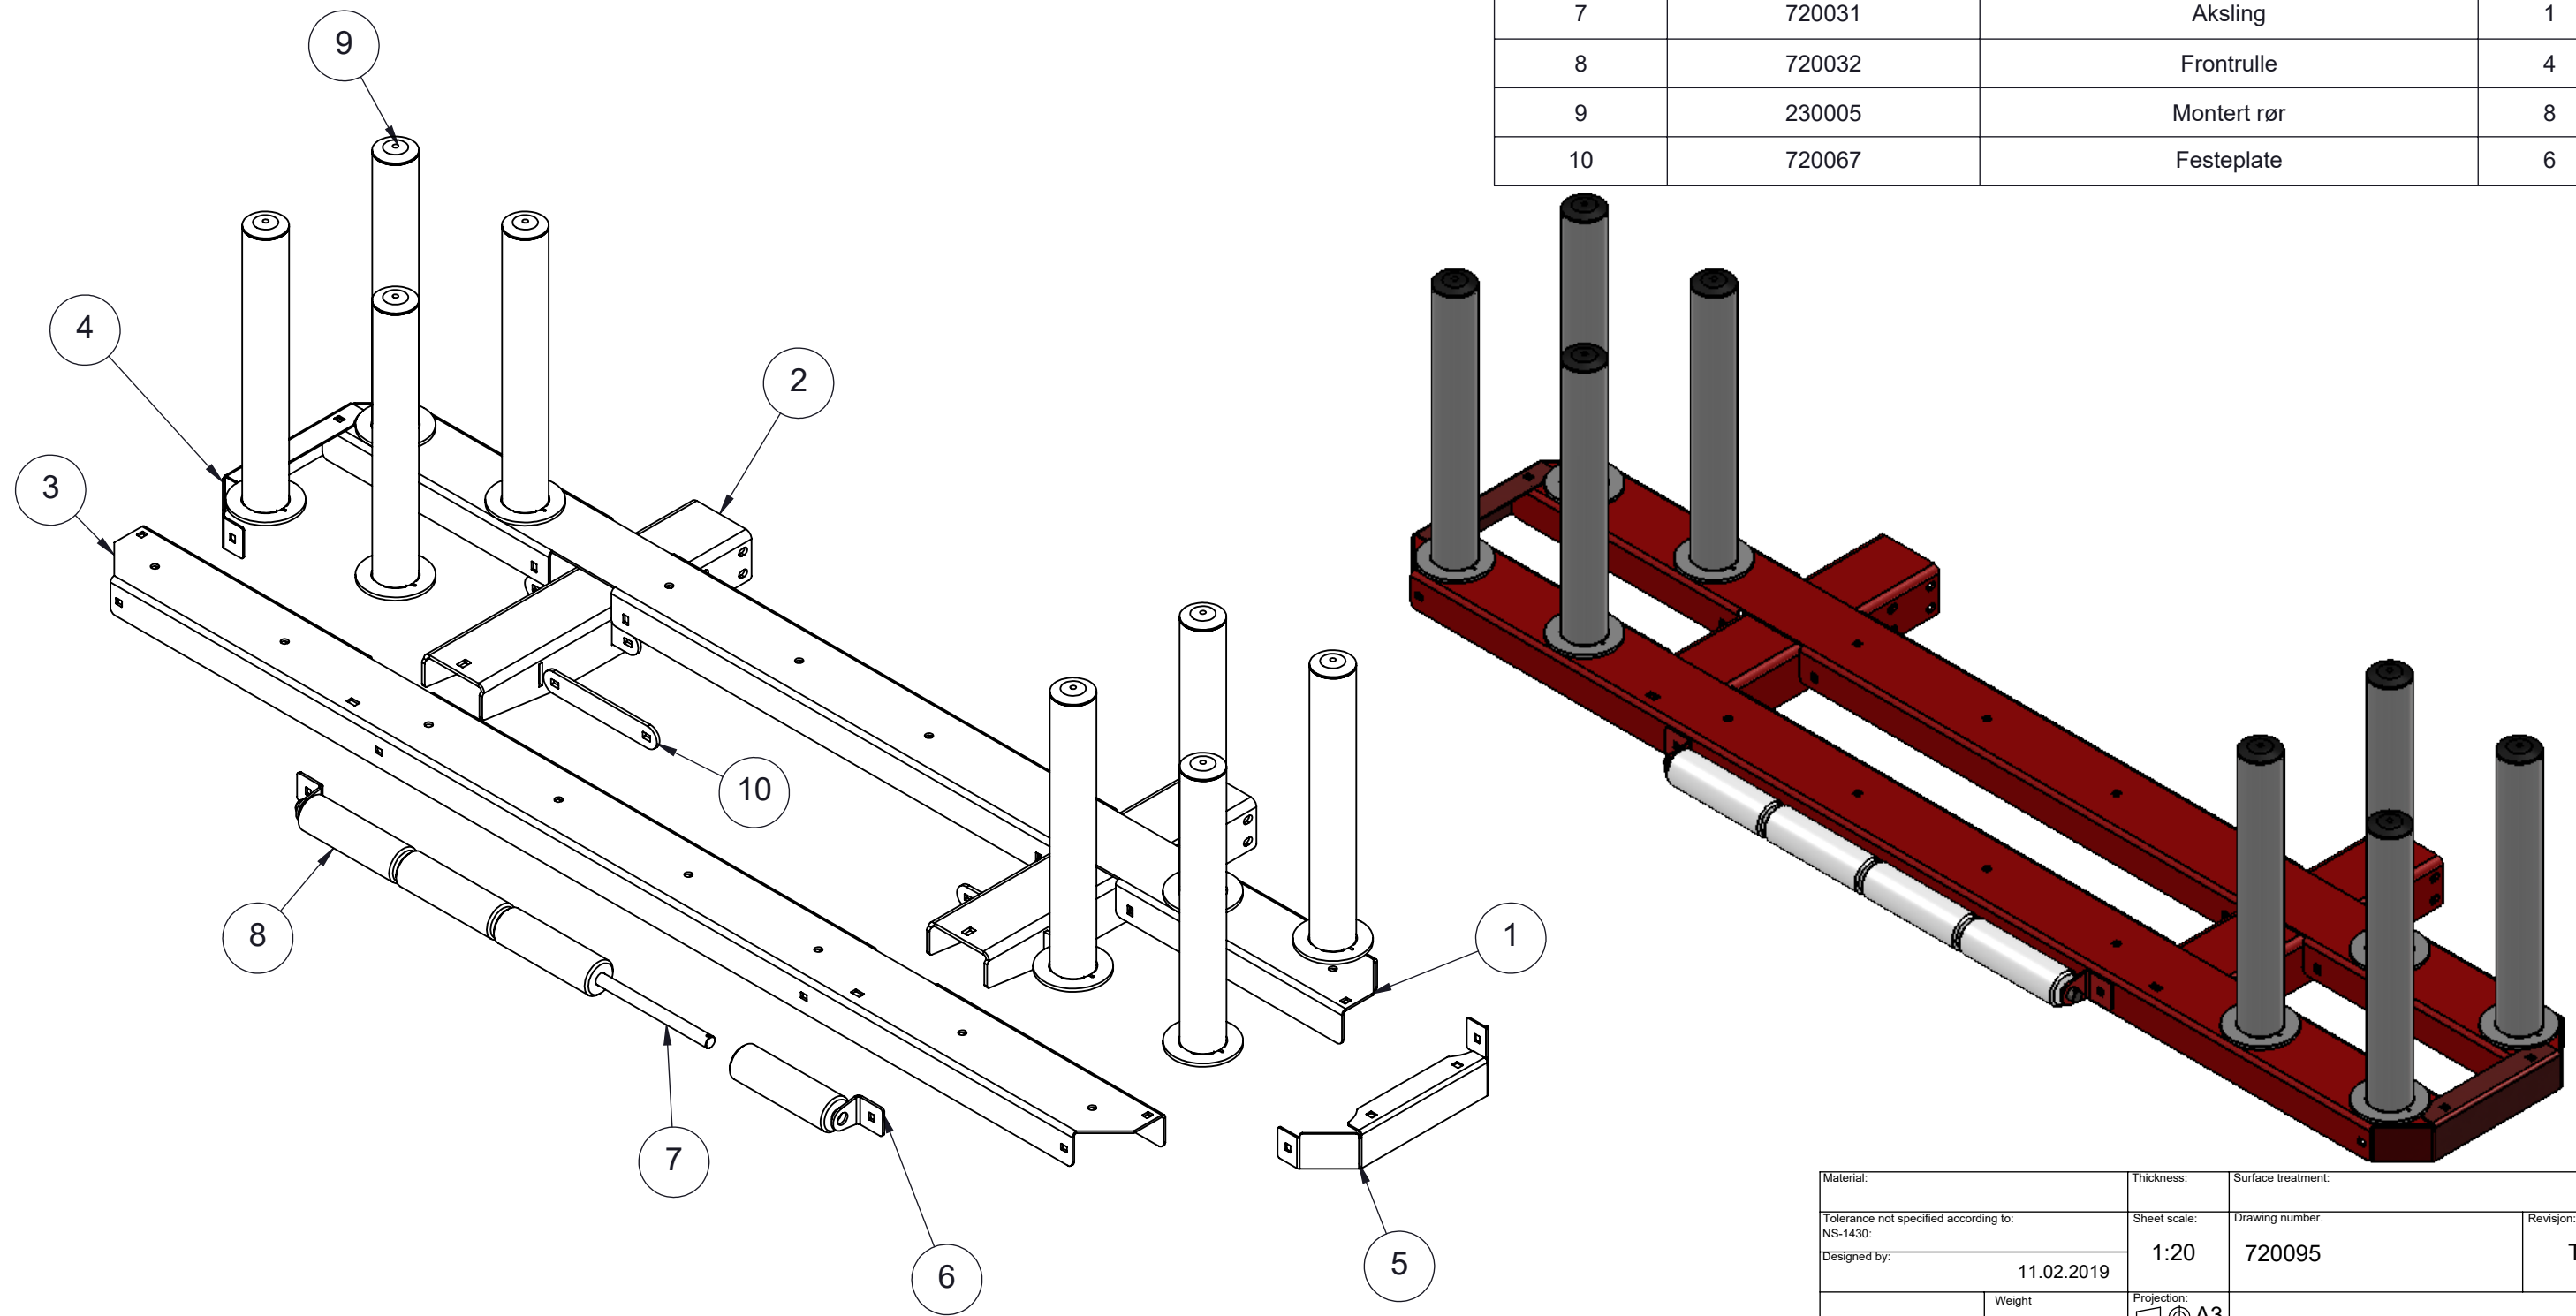

| ITEM NO. | PART NUMBER | DESCRIPTION | QTY. |
|----------|-------------|--------------------|------|
| 1 | 720027 | Bakre tverrbjelke | 1 |
| 2 | 720010 | Bærevange | 2 |
| 3 | 720069 | Fremre tverrbjelke | 1 |
| 4 | 720068 | Sideforsterkning | 1 |
| 5 | 720068 | Sideforsterkning | 1 |
| 6 | 720029 | Akselbrakett | 2 |
| 7 | 720031 | Aksling | 1 |
| 8 | 720032 | Frontrulle | 4 |
| 9 | 230005 | Montert rør | 8 |
| 10 | 720067 | Festeplate | 6 |

| | | | | |
|---|---------------|---|---------------------|-----------|
| Material: | | Thickness: | Surface treatment: | |
| Tolerance not specified according to: NS-1430: | | Sheet scale: | Drawing number: | Revision: |
| Designed by: 11.02.2019 | | 1:20 | 720095 | T1 |
| Weight | | Projection: A3 | Montert nedre ramme | |
| Serigstad Agri AS | |  | | |
| Content in: | Project: Test | Replaced by: Helge | | |